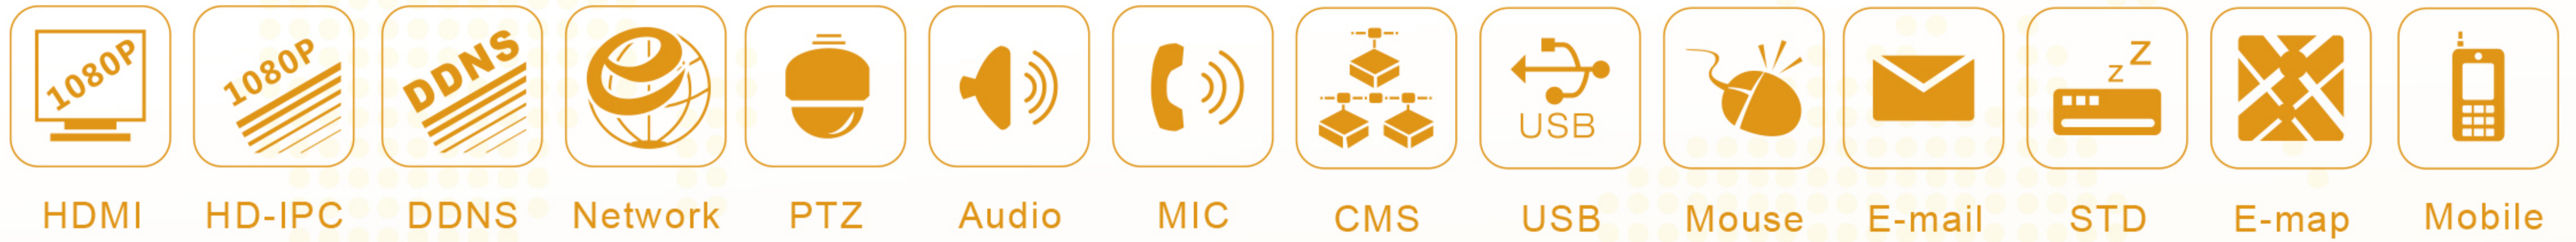

Mobile

Features

- Support 16CH/ 1080P15fps or 8CH/ 1080P 30fps or 16CH/ 720P 30fps IP input.
- Intuitive and user-friendly Graphic User Interface(GUI), Windows style, operation by mouse
- Remote control via IE or CMS: preview, playback, backup, PTZ and configuration
- Multi-mode recording: manual, timer, motion, sensor
- Playback: 16CH simultaneous playback
- Search: time/calendar, events(alarm, motion)
- Express and flexible backup via USB, network or DVD-RW(Sata)
- Pentaplex: live, record, playback, backup and remote operation
- DHCP, DDNS, PPPoE Network protocol, IE browse and CMS supported
- support IPC direct connection to NVR
- Dual stream technology to encode recording stream and network stream respectively. User can adjust network stream to fit bandwidth without changing recording quality
- Multi-user online simultaneously
- HDMI 1080P output
- Support PTZ preset and auto cruise, up to 128 presets and 8 cruises
- Powerful smart phone surveillance supporting Windows phone, iPhone, Blackberry. Compatible with 3G
- Complete SDK function, easy to integrate with other applications