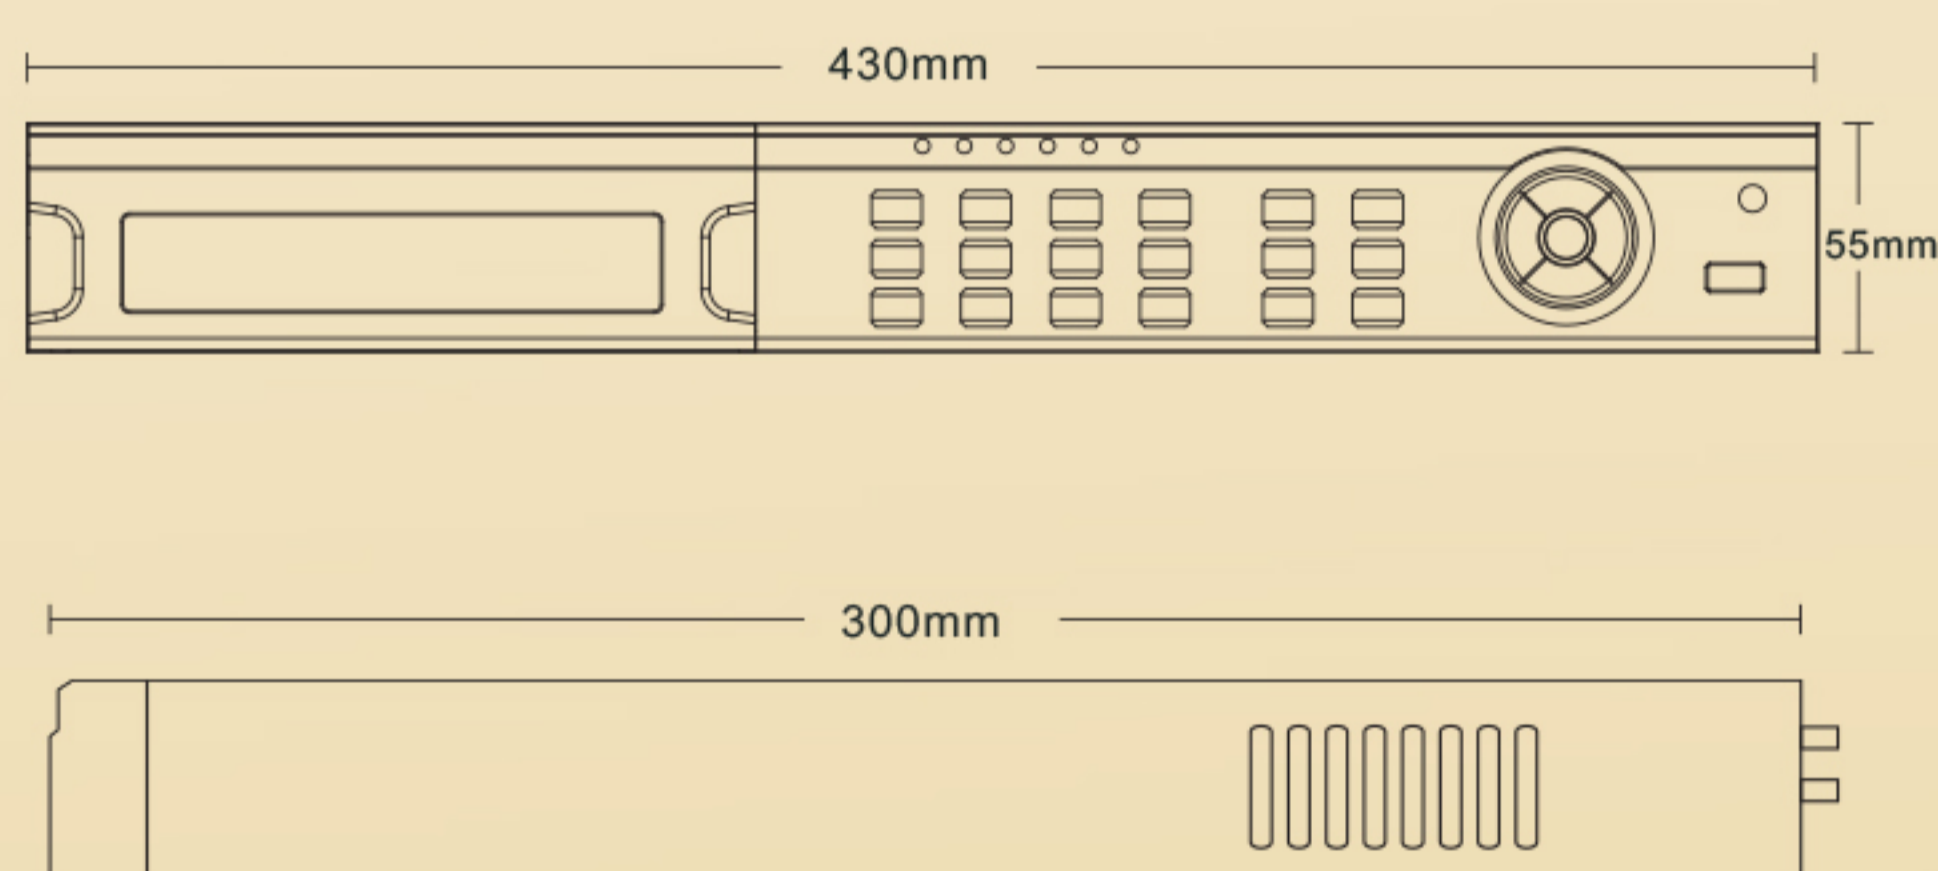

Dimension

Specification

Model	HP-9516	
System	Compression	Standard H.264
	CPU	Cortex A9 Dual Core
	OS	Embedded Linux
Video	Output	VGA x 1: 1080P(1920x1080) HDMI x 1: 1080P(1920x1080)
	IP Input	1080P: 16CH@15FPS 8CH@30FPS 720P: 16CH@30FPS D1: 16CH@30FPS
Audio	Input	-
	Output	RCA x 1
	2-way audio	RCA x 1
Record	Resolution	1080P/720P/D1
	Frame Rate	1~25fps/CH(PAL) , 1~30fps/CH(NTSC)
	Bit Rate	2M~12Mbps
	Encode	VBR/CBR
	Quality	6 Level
	Mode	Manual, Timer, Motion, Sensor
	File Manager	Lock, unlock, reserving time
Playback	Playback	16CH
	Search	Time/calendar search, event (motion, external alarm)
	Smart Search	Apply different colors to display whether a channel in a period of time recording or not.
	Function	Play, Pause, FF, FB, Digital zoom
Alarm	Mode	Sensor, Motion, Video Loss
	Input	16CH
	Output	1CH
	Triggering	Record, PTZ move, alarm out, e-mail, etc
Network	Interface	RJ45 X 1
	PoE	-
	Protocol	TCP/IP, UDP, DHCP, DNS, PPPOE, DDNS
	Others	18 users online, dual stream
Cell phone	OS	iPhone, Blackberry, Andriod, Windows phone
	Function	Multi-screen surveillance(for certain model),snapshot, PTZ control, save the device list
Port	HDD	SATA x 2
	RS485	RS485 x 1, support PTZ and keyboard
	USB	USB2.0 2,one for mouse, another for USB backup device
Others	Remote Controller	Yes
	Power Supply	AC110V/220V
	Dimensions	430mm * 300mm * 55mm (W*D*H)
	WorkingEnvironment	0~50 °C , 10% ~ 90% Humidity