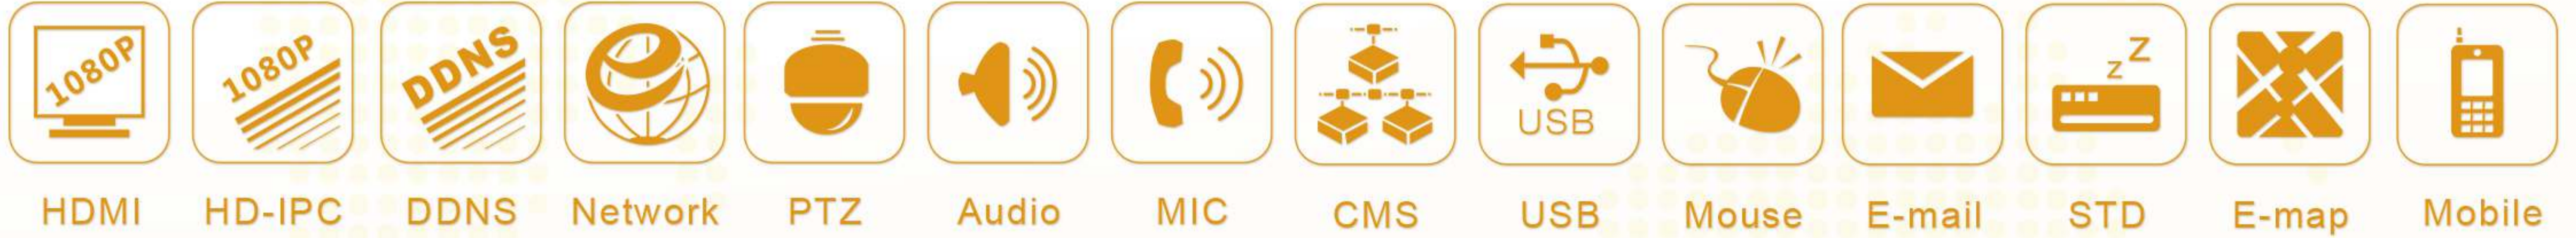

### Features

- Support 4CH 1080P15fps or 2CH 1080P 30fps or 4CH 720P 30fps IP input.
- Intuitive and user-friendly Graphic User Interface(GUI), Windows style, operation by mouse
- Remote control via IE or CMS: preview, playback, backup, PTZ and configuration
- Multi-mode recording: manual, timer, motion, sensor
- Playback: 4CH simultaneous playback
- Search: time/calendar, events(alarm, motion)
- Express and flexible backup via USB, network or DVD-RW(Sata)
- Pentaplex: live, record, playback, backup and remote operation
- DHCP, DDNS, PPPoE Network protocol, IE browse and CMS supported
- 4 PoE network ports, support IPC direct connection to NVR. Support PoE power supply
- Dual stream technology to encode recording stream and network stream respectively. User can adjust network stream to fit bandwidth without changing recording quality
- Multi-user online simultaneously
- HDMI 1080P output
- Support PTZ preset and auto cruise, up to 128 presets and 8 cruises
- Powerful smart phone surveillance supporting Windows phone, iPhone, Blackberry. Compatible with 3G
- Complete SDK function, easy to integrate with other applications