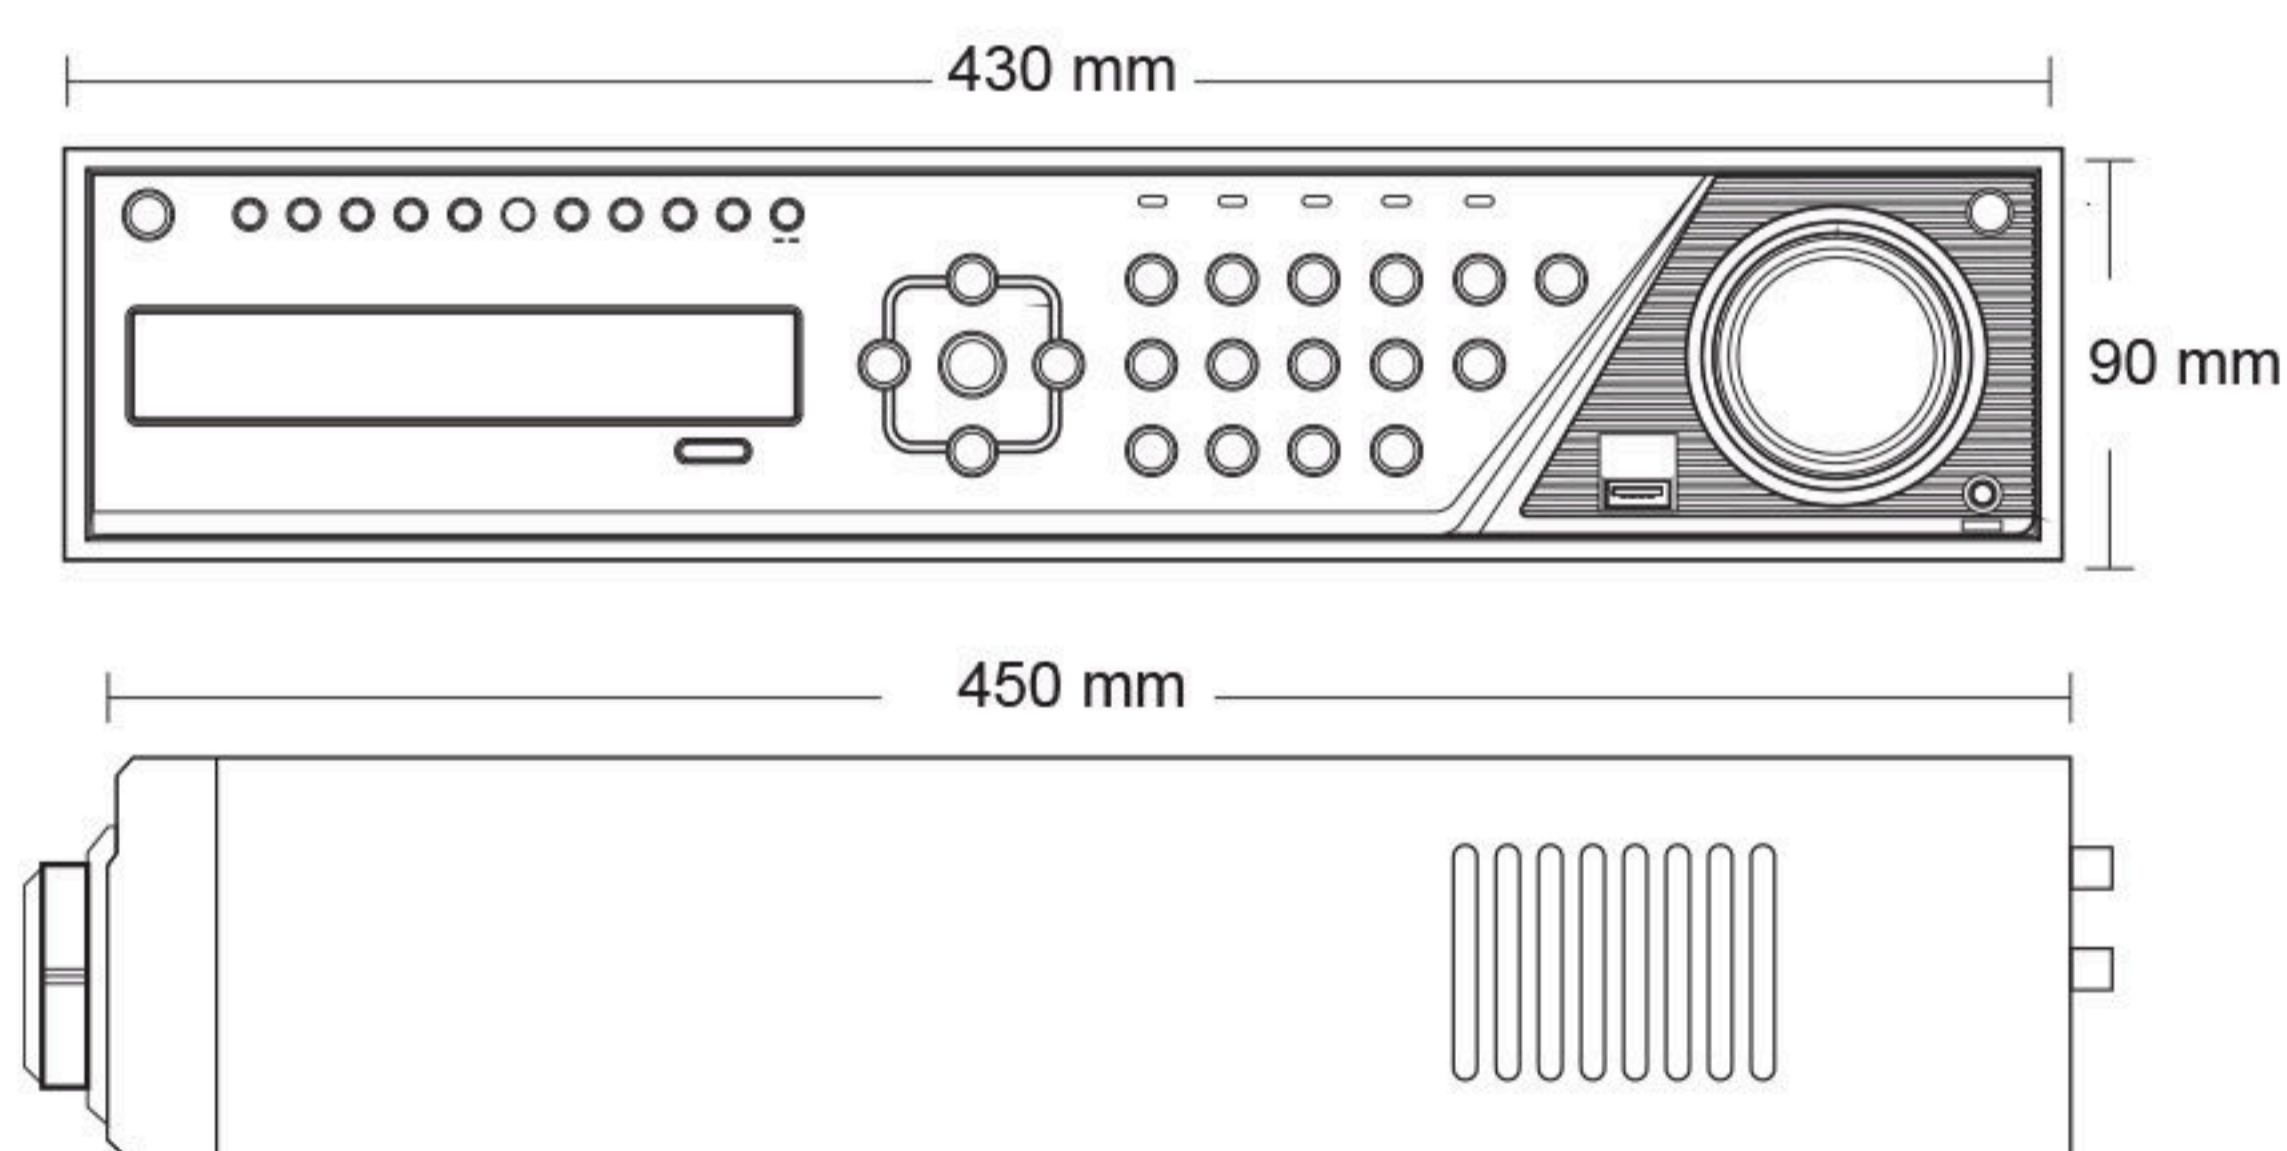

Dimension

Specification

Model		HA-9232	
System	Compression	Standard H.264 High Profile	
	CPU	Cortex A9	
	OS	Embedded Linux	
Video	Input	BNC x 32 Support TVI 1080P@25/30fps, 720P@25/30/50/60fps and AHD 1080P@25/30fps, 720P@25/30fps, WD1 input	
	Output	HDMI x 1 : 1920 x 1080 VGA x1 : 1920 x 1080	
Audio	Input	RCA x 16	
	Output	RCA x 1	
	2-way audio	RCA x 1	
Record	Resolution	1080P : 1920x1080, 720P : 1280x720, WD1	
	Frame Rate	720P/WD1	800 fps (PAL) / 960 fps (NTSC)
		1080P	400 fps (PAL) / 480 fps (NTSC)
	Bit rate	768Kbps ~ 8Mbps	
	Encode	VBR / CBR	
	Quality	6 Level	
	Mode	Manual, timer, motion, sensor	
	File manager	Lock, Unlock	
Play back	Playback	8 CH	
	Search	Time/calendar search, event (motion, external alarm)	
	Smart search	Highlighted date and time to display the channel record	
	Function	Play, pause, FF, FB, digital zoom	
Alarm	Mode	Sensor, motion, video loss	
	Input	16 CH	
	Output	4 CH	
Network	Triggering	Record, PTZ move, alarm out, e-mail, etc	
	Interface	RJ45 10M / 100M / 1000M x 1	
	Protocal	TCP / IP, UDP, DHCP, DNS, PPPOE, DDNS	
Cell phone	Other	Up to 10 online users, dual stream	
	OS	iPhone, Andriod	
I/O	Function	Multi-screen surveillance (for certain model), record, snapshot, PTZ control, save the device list	
	HDD	SATA x 8, e-SATA x 2	
	RS485	RS485 x 2, one for PTZ, another for keyboard	
	USB	USB2.0x2, one for mouse, another for USBbackup device	
Other	IR controller	Yes	
	Power supply	ATX	
	Consumption	< 40W (without HDD)	
	Dimension (mm)	430 x 450 x 90 (W x D x H)	
	Work Environment	-10°C ~ 50°C ,10% ~ 90 % Humidity