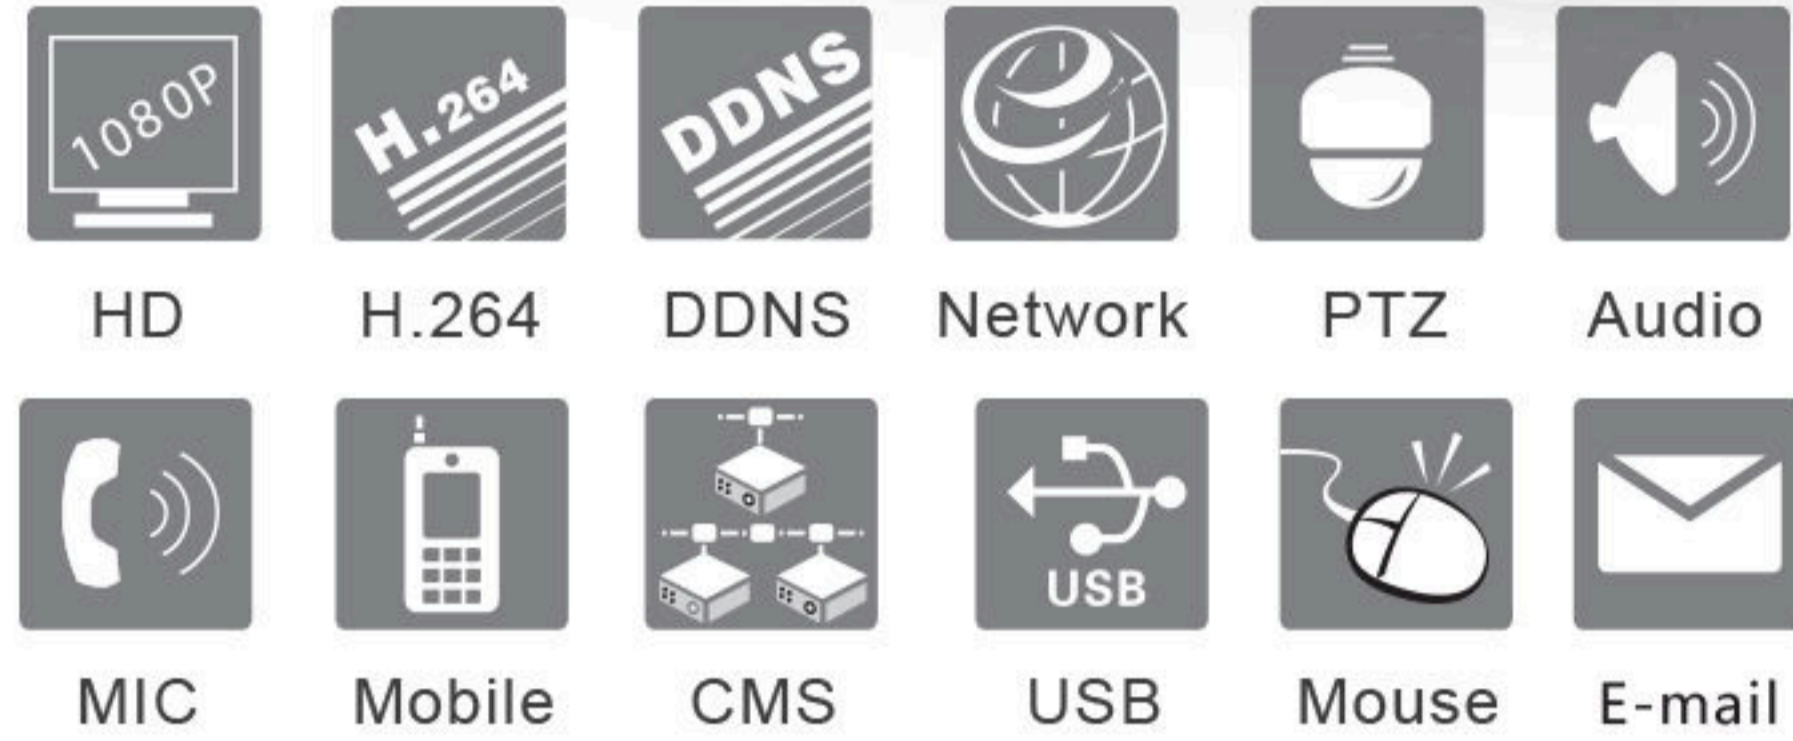

HA-9232

-  H.264
-  5 Pentaplex
-  HDMI
-  USB
-  PTZ
-  FREE DDNS
-  CMS
-  Internet

Feature

- 32 CH HD video input, 1080P / 720P / WD1 recording
- Playback: 8 CH simultaneously playback
- Search: time / calendar, events (alarm, motion)
- Express and flexible backup via USB and network and so on
- Pentaplex : preview, record, playback, backup and remote access
- DHCP, DDNS, PPPoE Network protocol, IE browse and CMS supported
- Remote control via IE or CMS: preview, playback, backup, PTZ and configuration
- HDMI 1080P output, true high resolution display
- Support PTZ preset and auto cruise, up to 128 presets and 8 cruises
- Powerful smart phone surveillance supporting iPhone, Andriod